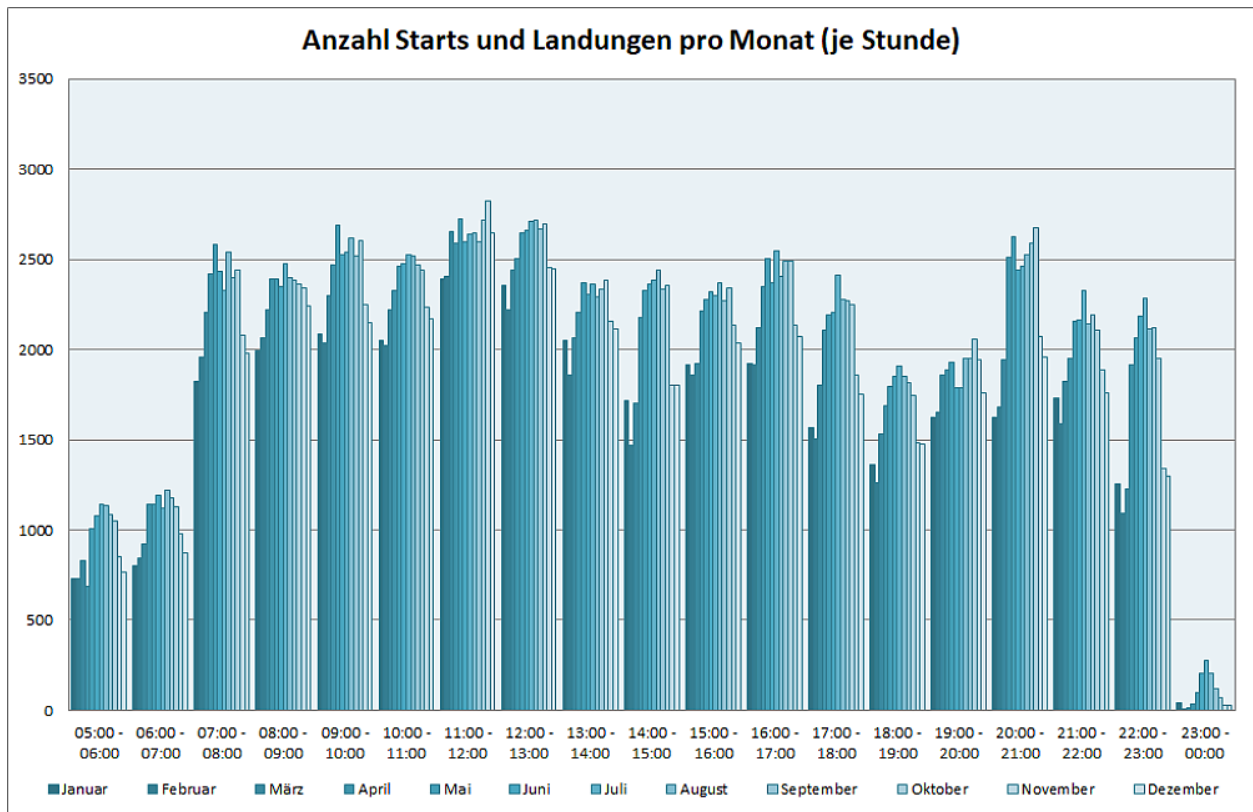

Flugbewegungen 2024

Bahnverteilung Starts (FRA) (Januar-Dezember 2024)

Bahnverteilung Landungen (FRA) (Januar-Dezember 2024)

Image not found or type unknown

Image not found or type unknown

Image not found or type unknown

Image not found or type unknown

Image not found or type unknown

Image not found or type unknown

Image not found or type unknown

Image not found or type unknown