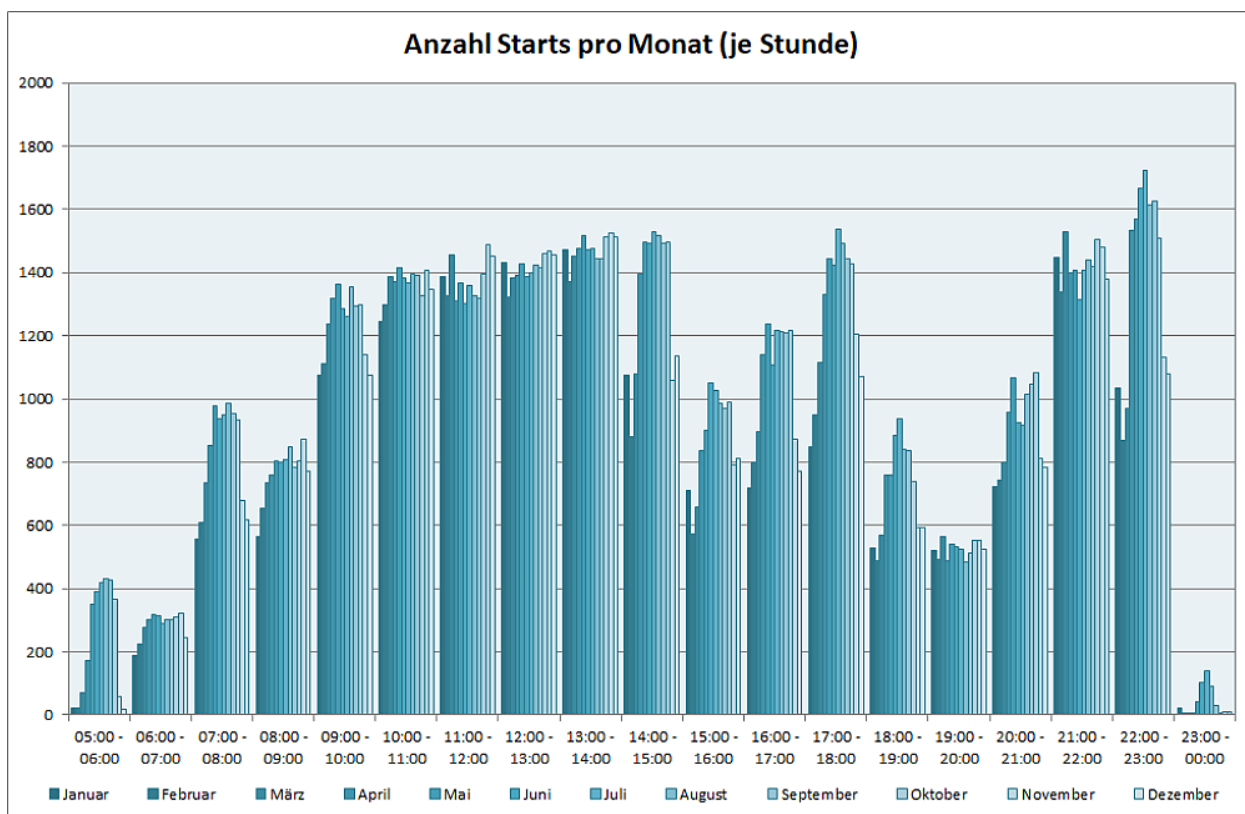

Flugbewegungen 2024

Bahnverteilung Starts (FRA) (Januar-Dezember 2024)

Bahnverteilung Landungen (FRA) (Januar-Dezember 2024)

Image not found or type unknown

Image not found or type unknown

Image not found or type unknown

Image not found or type unknown

Image not found or type unknown

Image not found or type unknown

Image not found or type unknown

Image not found or type unknown