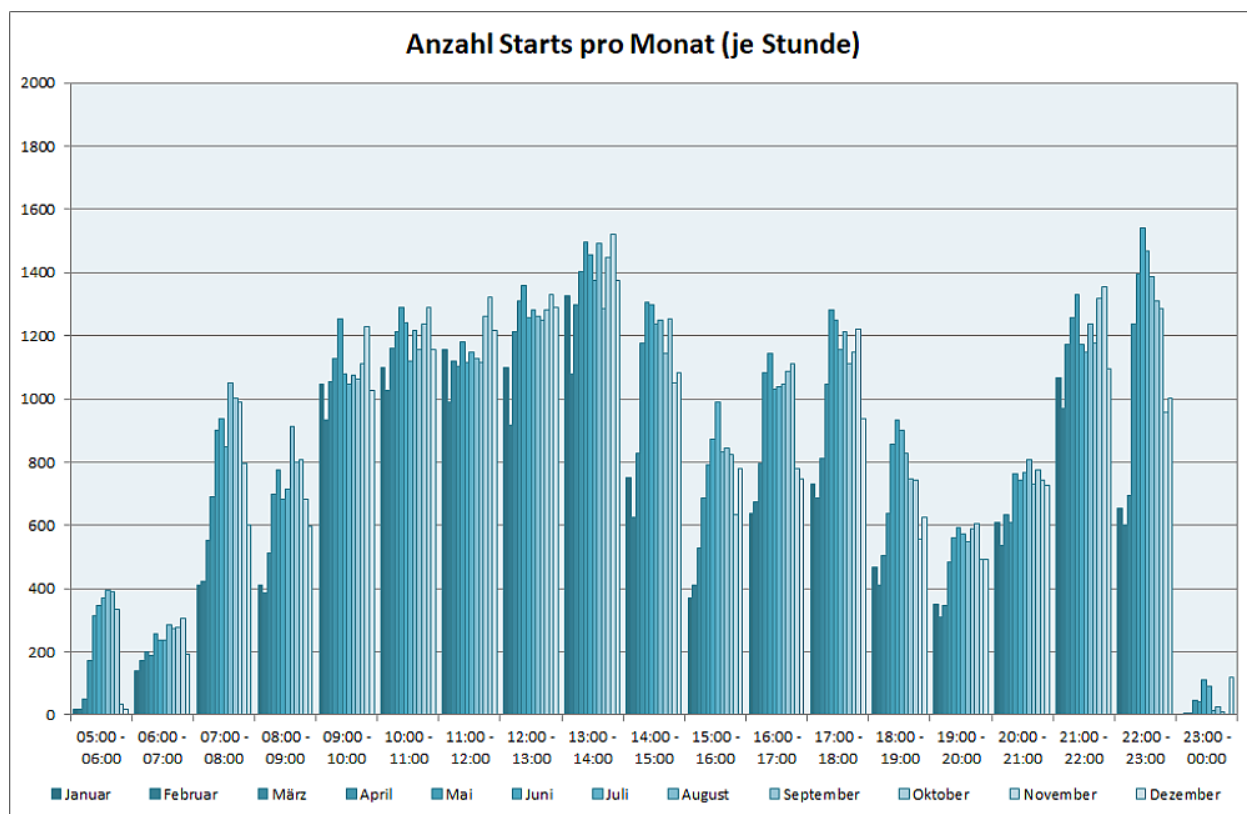

# Flugbewegungen 2022

Bahnverteilung Starts (FRA) (Januar–Dezember 2022)

Bahnverteilung Starts (FRA) (Januar–Dezember 2022)

Bahnverteilung Landungen (FRA) (Januar–Dezember 2022)

Image not found or type unknown

Image not found or type unknown

Image not found or type unknown

Image not found or type unknown

Image not found or type unknown

Image not found or type unknown

Image not found or type unknown

Image not found or type unknown

Image not found or type unknown

Image not found or type unknown