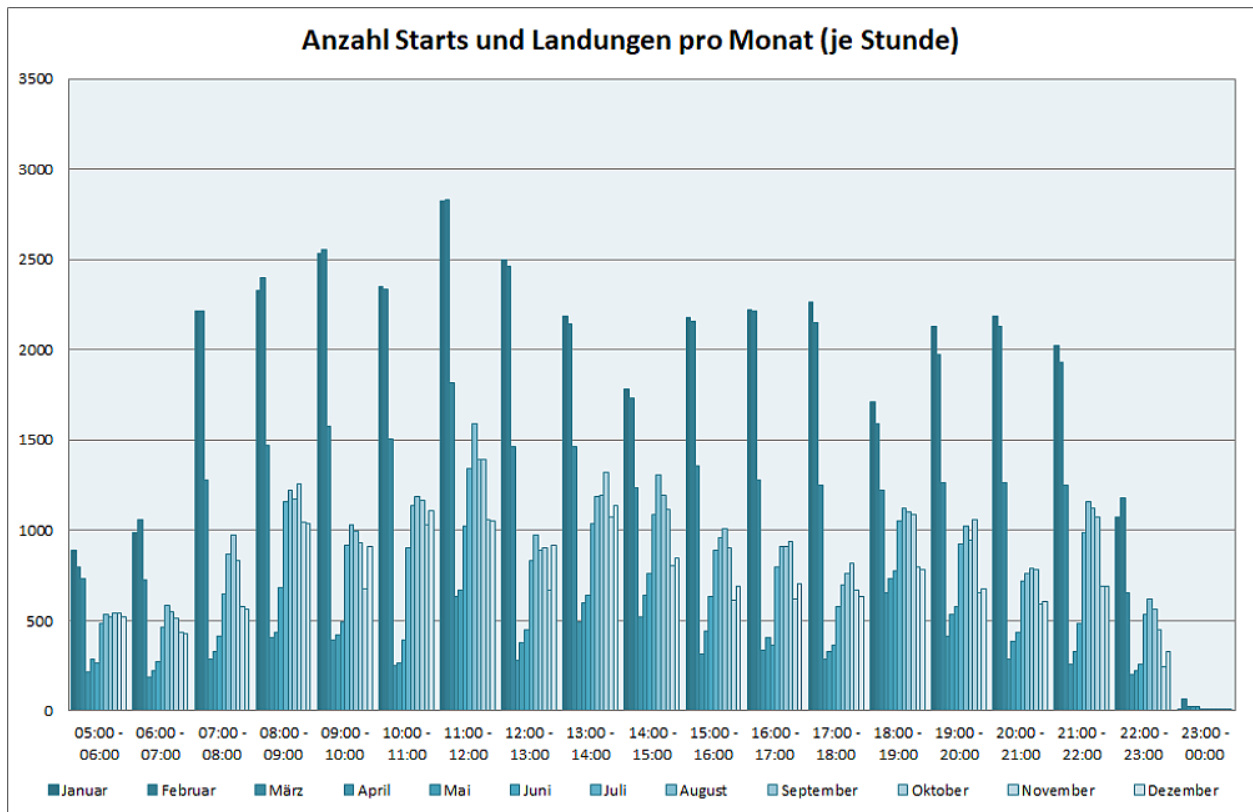

Flugbewegungen 2020

Bahnverteilung Starts (FRA) (Januar - Dezember 2020)

Bahnverteilung Landungen (FRA) (Januar - Dezember 2020)

Image not found or type unknown

Image not found or type unknown

Image not found or type unknown

Image not found or type unknown

Image not found or type unknown

Image not found or type unknown

Image not found or type unknown