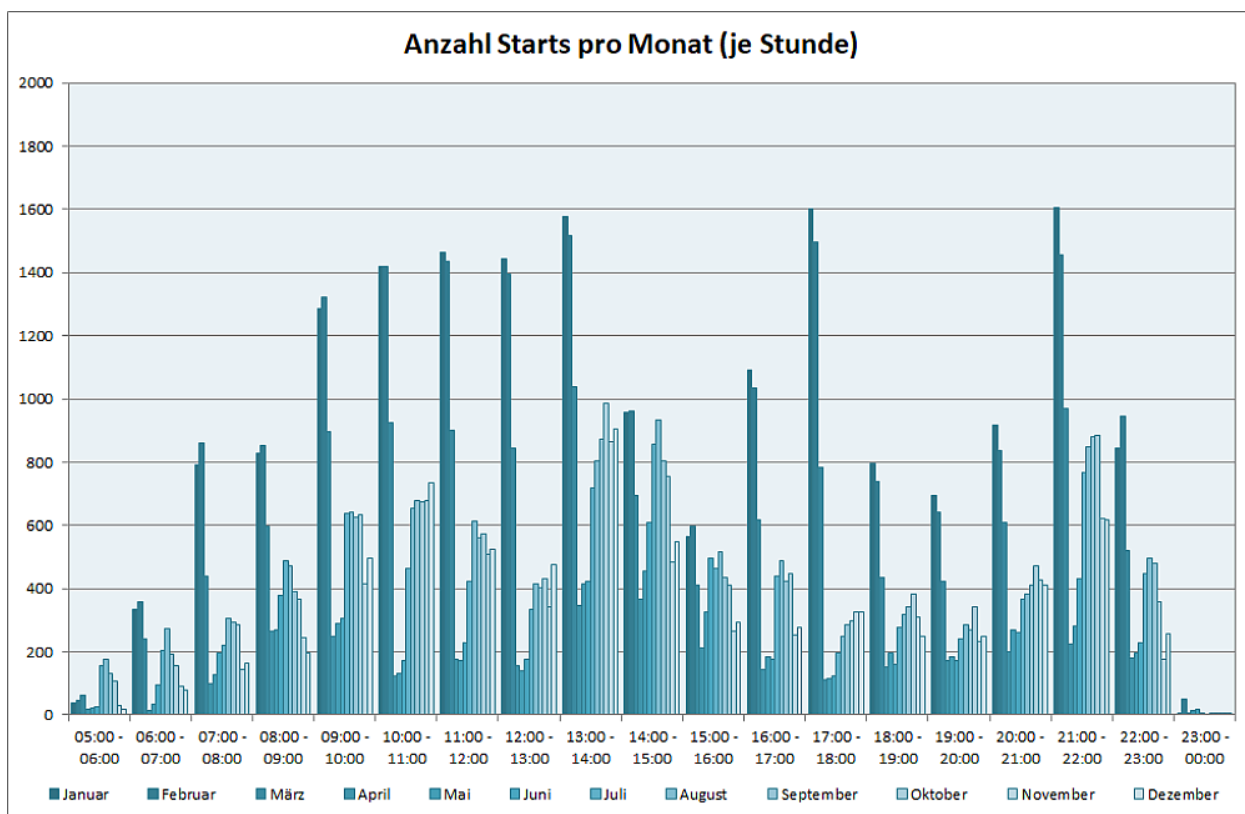

Flugbewegungen 2020

Bahnverteilung Starts (FRA) (Januar - Dezember 2020)

Bahnverteilung Landungen (FRA) (Januar - Dezember 2020)

Image not found or type unknown

Image not found or type unknown

Image not found or type unknown

Image not found or type unknown

Image not found or type unknown

Image not found or type unknown

Image not found or type unknown