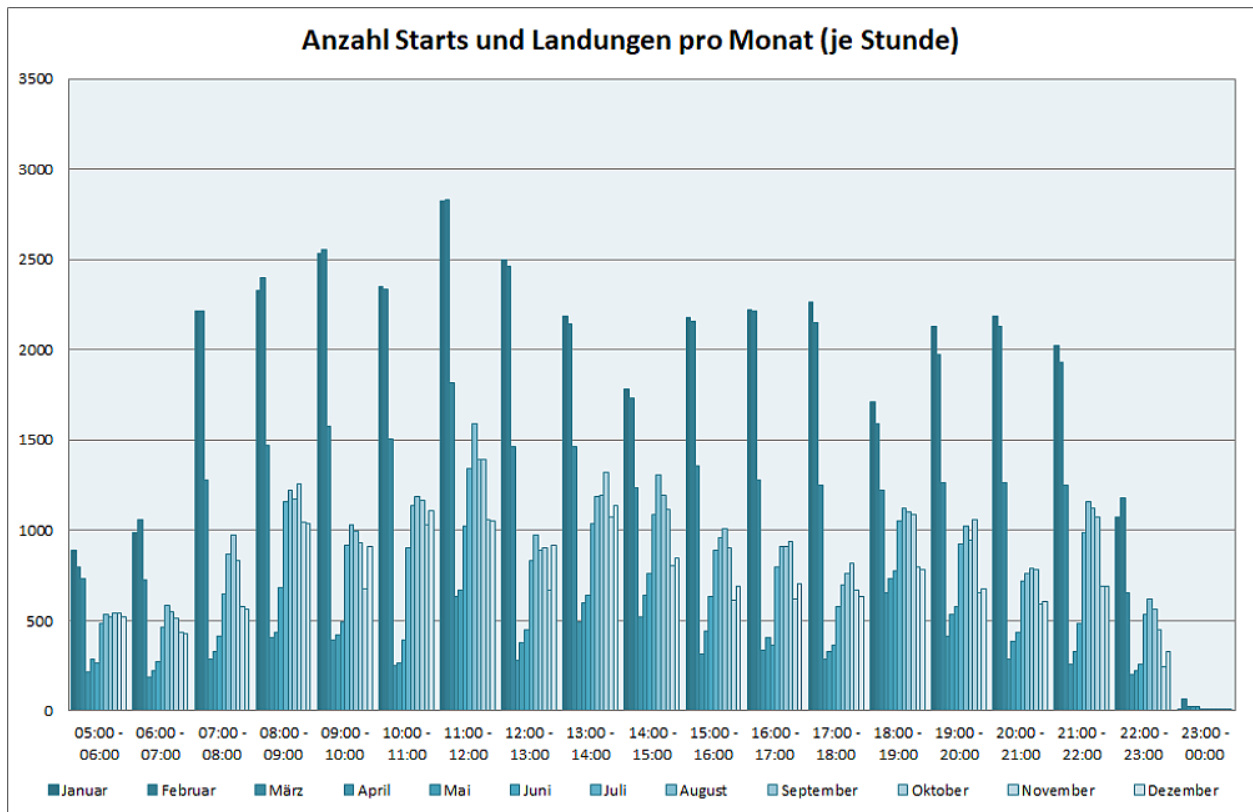

Flugbewegungen 2020

Bahnverteilung Starts (FRA) (Januar - Dezember 2020)

Bahnverteilung Landungen (FRA) (Januar - Dezember 2020)

Image not found or type unknown

Image not found or type unknown

Image not found or type unknown

Image not found or type unknown

Image not found or type unknown

Image not found or type unknown

Image not found or type unknown

Image not found or type unknown