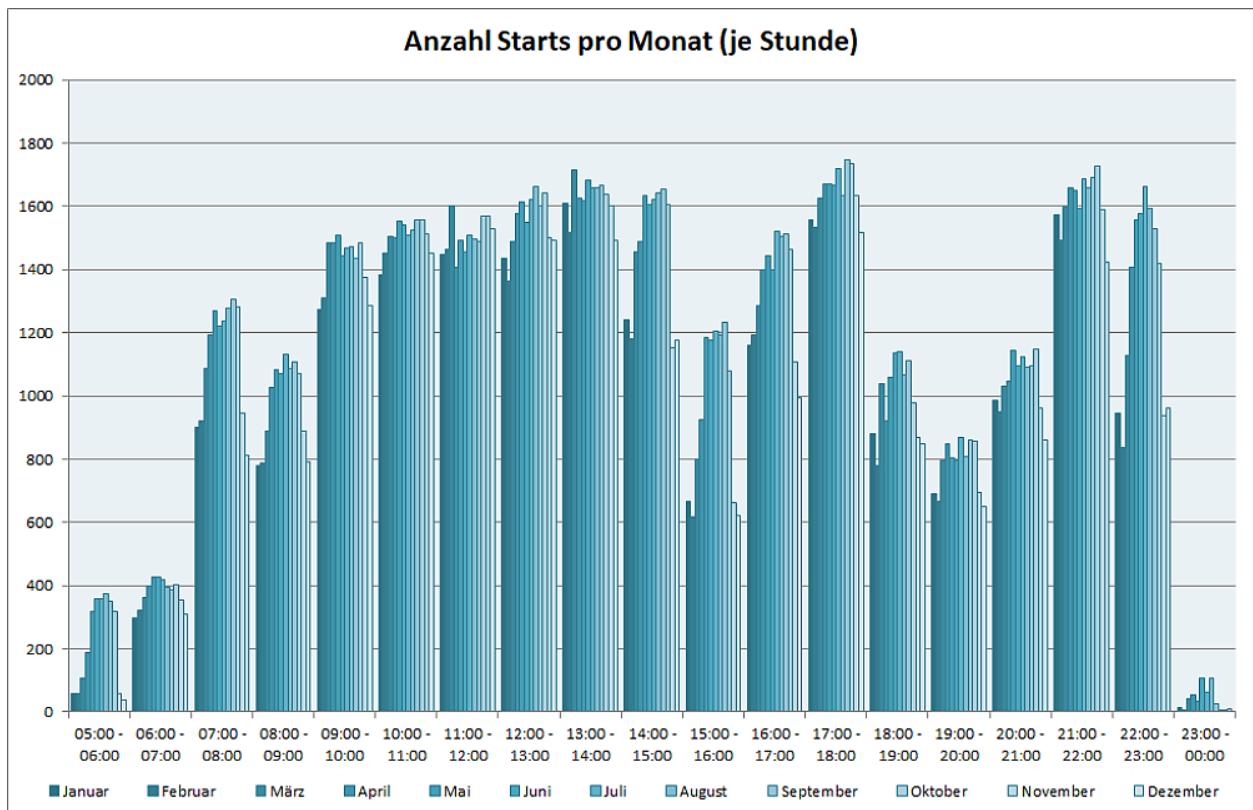

(<https://www.umwelthaus.org/media/10_departures_absolut_2019.png>)